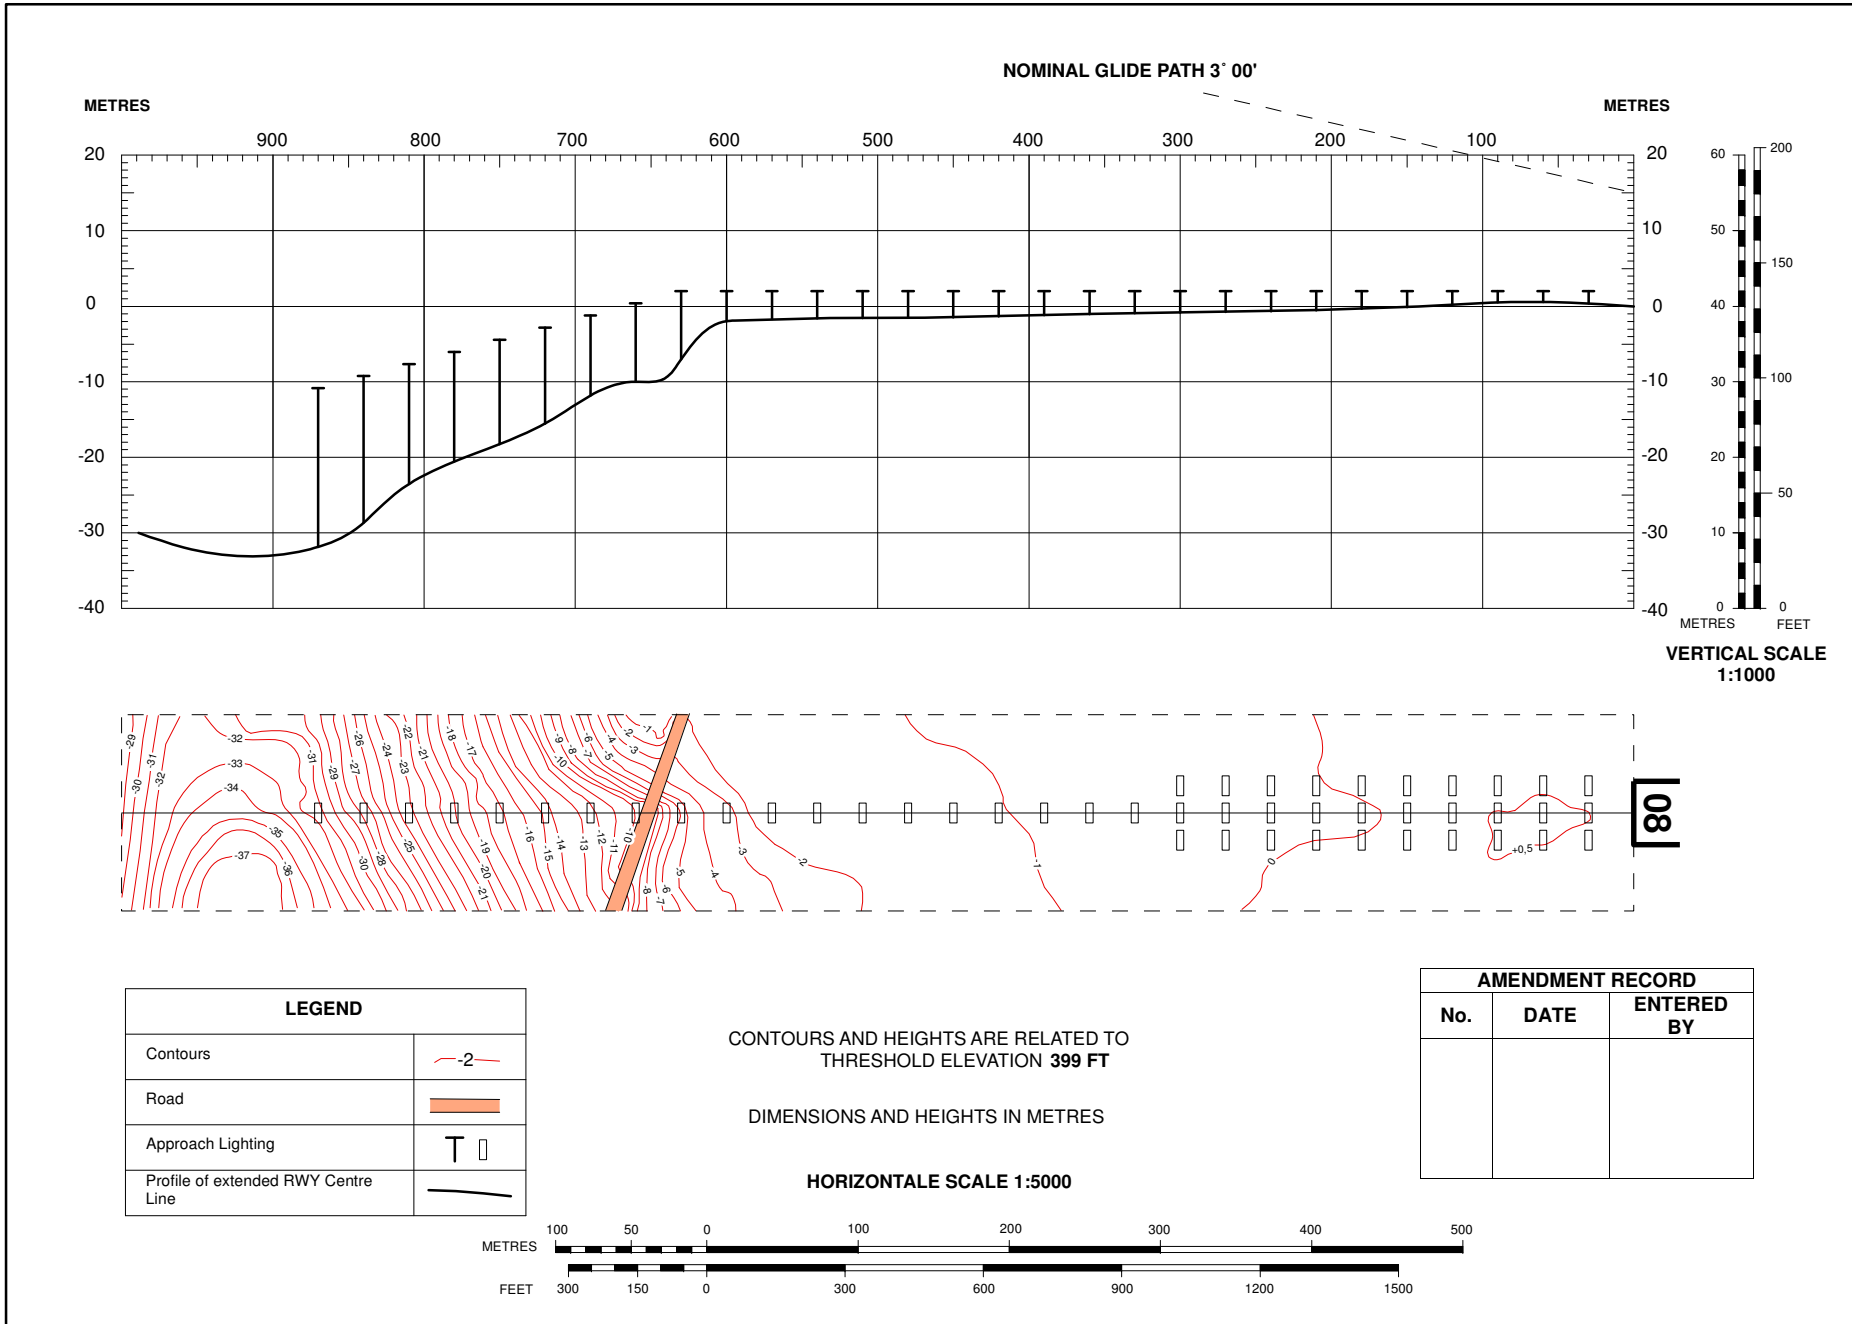

PRECISION APPROACH
TERRAIN CHART - ICAO

CHISINAU
RWY 08

Changes: **Chart Updated.**

PAGE INTENTIONALLY LEFT BLANK