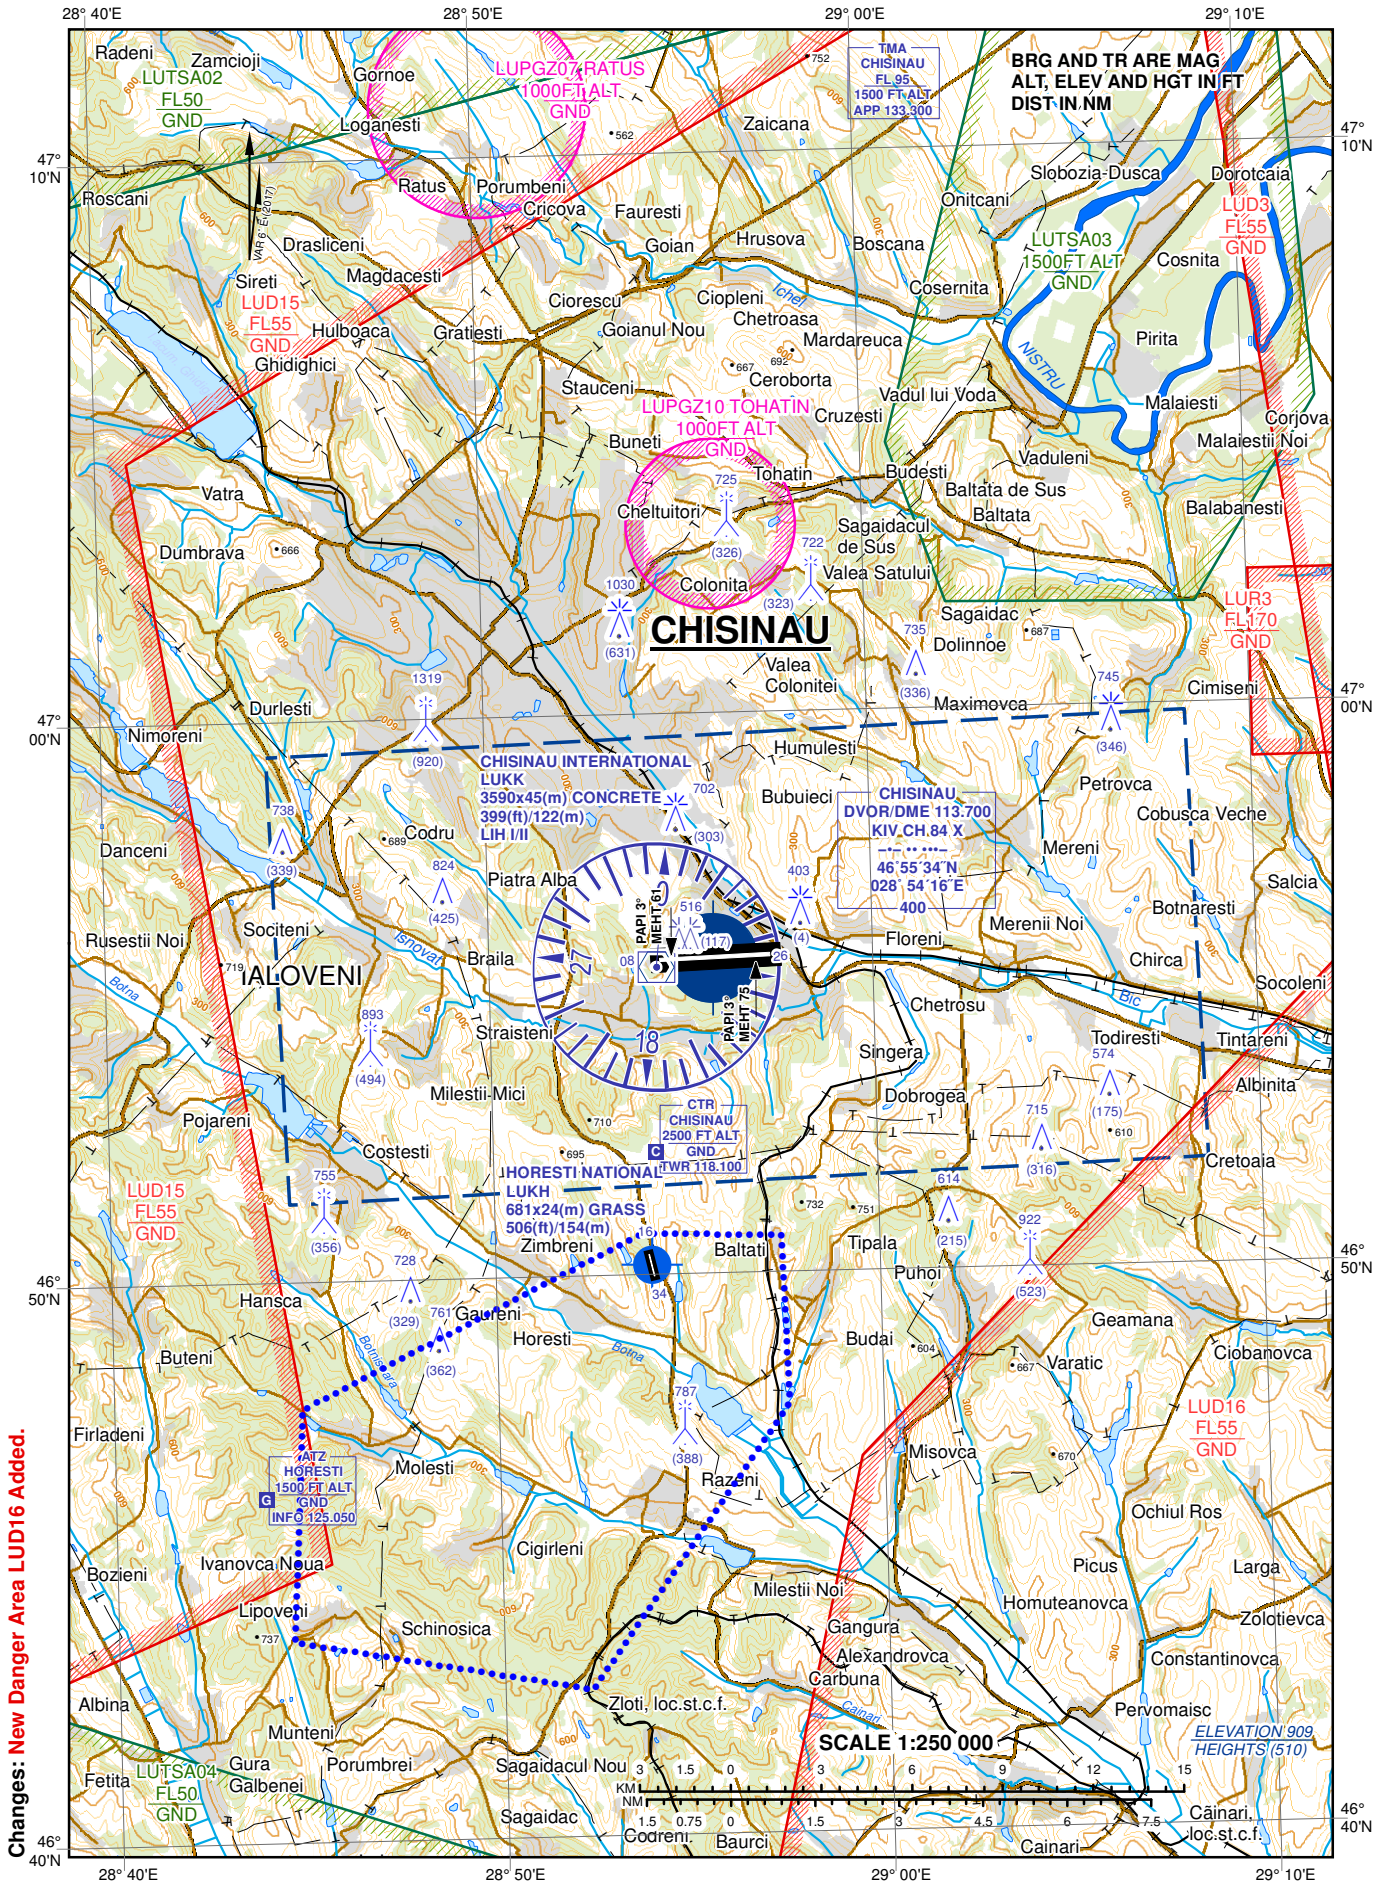

VISUAL APPROACH CHART - ICAO

AD ELEVATION 399 FT
HEIGHTS RELATED
TO AD ELEV

APP 133.300 MHz
TWR 118.100 MHz

CHISINAU / INTERNATIONAL

Changes: New Danger Area LUD16 Added.

PAGE INTENTIONALLY LEFT BLANK